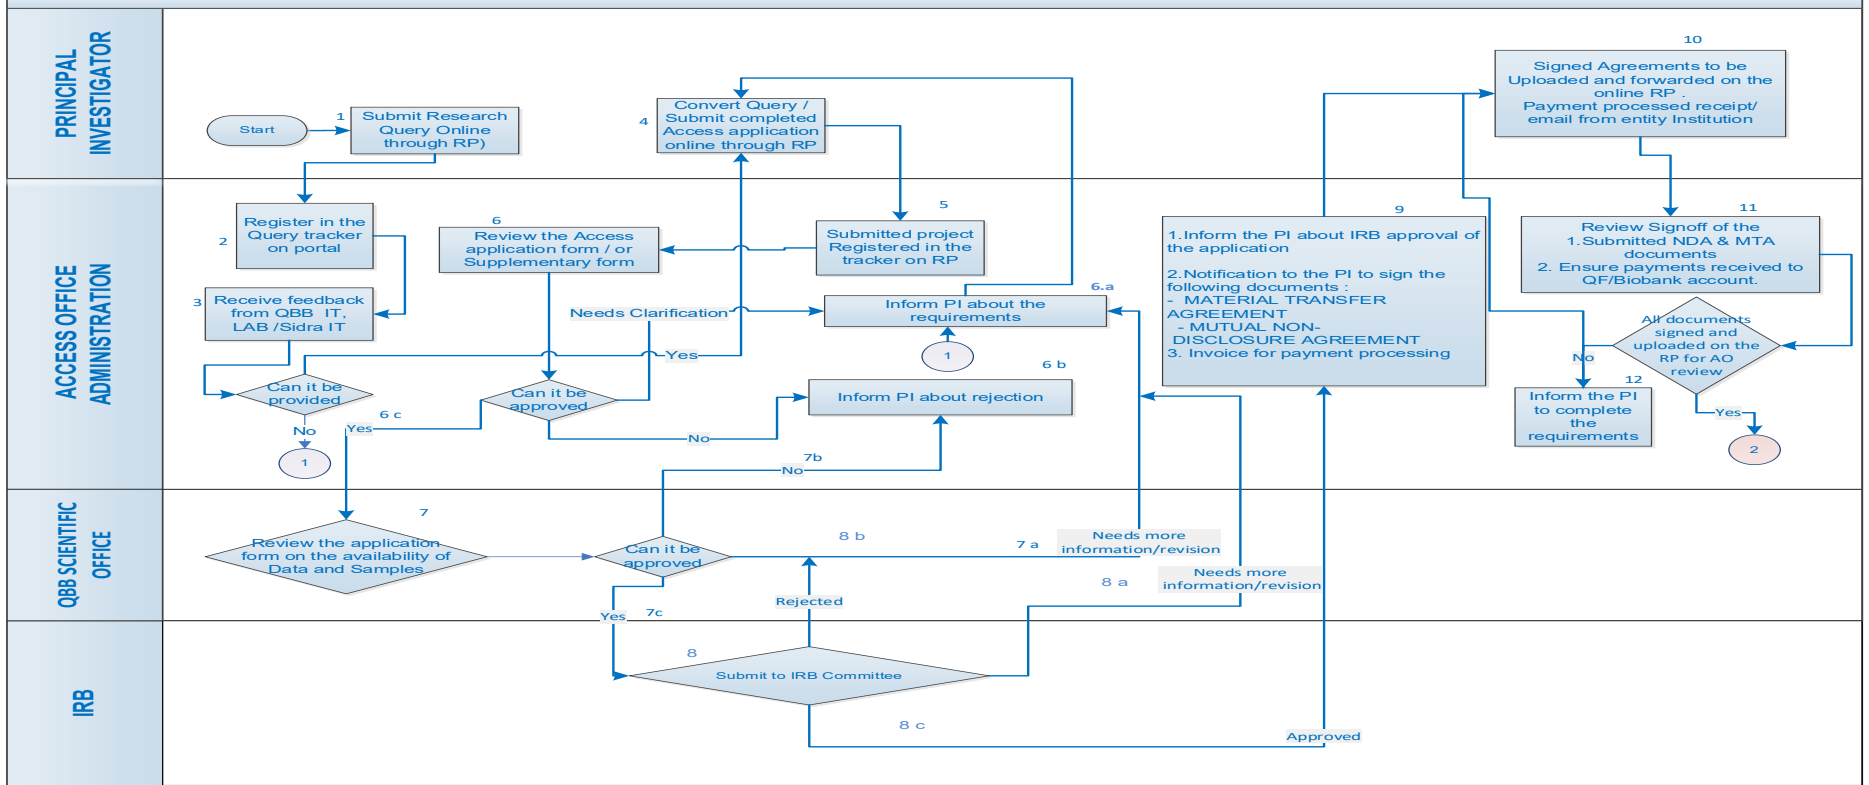

FLOWCHART NAME: ACCESS PROCEDURE

FLOWCHART NAME: ACCESS PROCEDURE (Cont.Page2)